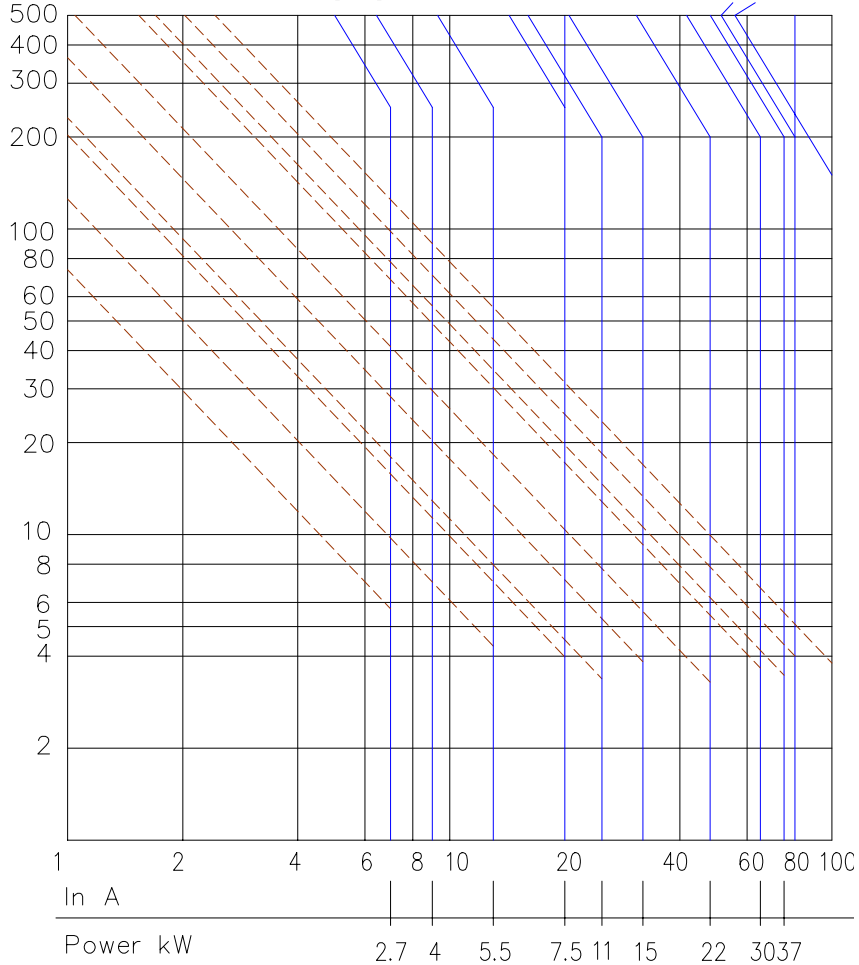

Three phase AC380~440V

— Category AC3
 - - - Category AC4

GMC-9
 GMC-12
 GMC-18
 GMC-22
 GMC-32
 GMC-40
 GMC-50
 GMC-65
 GMC-75
 GMC-85
 GMC-100

Three phase AC380~440V

— Category AC3
 - - - Category AC4

GMC-100
 GMC-125
 GMC-150
 GMC-180
 GMC-220
 GMC-400
 GMC-300
 GMC-600
 GMC-800